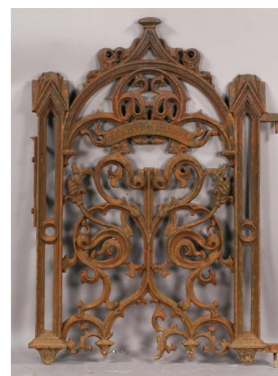

03:08 PM
437

Antique Victorian Gothic style cast iron gate
having an arched center with open scroll work
circa 1880.

Ht: 44" Width: 32"
$300.00/$600.00