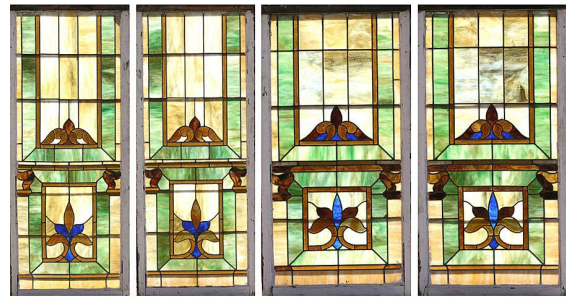

05:09 PM
609

A set of two pairs of American Victorian stained glass windows in the Arts and Crafts taste circa

1910.

****Times the money****

$200.00/$400.00