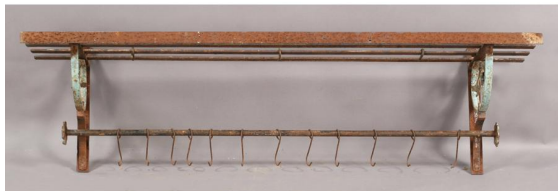

02:25 PM
376

Wrought iron coat rack having a foliated bracket and lower bar circa 1940.

Ht: 16" Width: 59.5" Depth: 13"

$200.00/$400.00