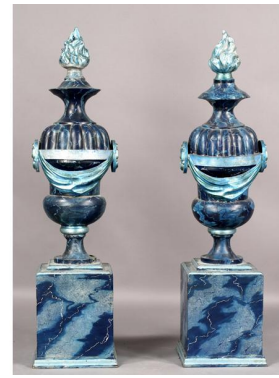

Large copper cauldron or planter with reeded rolled rim and side handles circa 1950.

Ht: 19" Diameter: 25"
\$200.00/\$400.00

05:47 PM
663

A pair of faux marbelized tin finials with flame tops over urn form with draping roundels raised on stepped base.