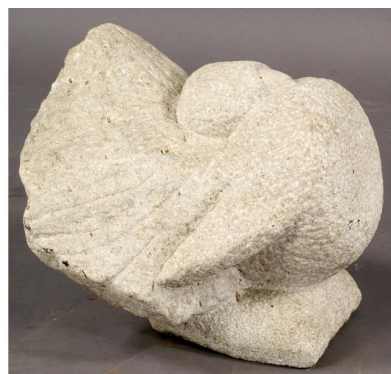

11:58 AM
168

Carved stone bird inlaid MA 67 - March Avery 1967, daughter of Milton Avery.

Ht: 12.5" Width: 14" Depth: 14"

$600.00/$ 1,000.00