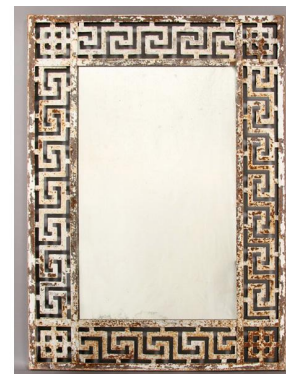

02:06 PM
349

A vintage wrought iron mirror with openwork Greek key border circa 1920.

Ht: 49" Width: 36.5"
$300.00/$600.00