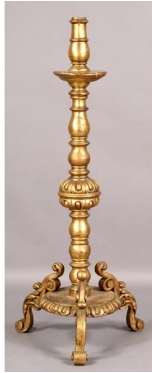

05:44 PM
658

Antique Continental giltwood carved candlestick with a turned column having a central bulbous decoration circa 1870.
Ht: 52" Width: 21" Depth: 21"
$400.00/$800.00