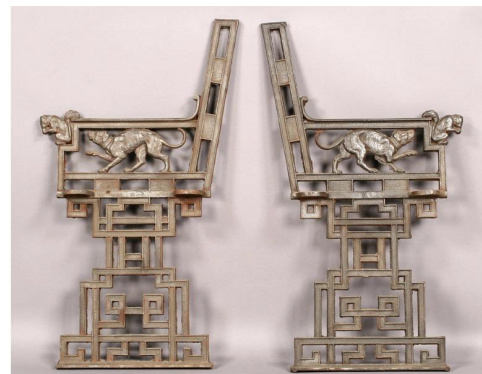

01:30 PM
298

French polished wrought iron mirror having a braided frame circa 1950.
Ht: 42" Width: 25"
\$400.00/\$700.00

01:30 PM
299

A very good Egyptian Revival cast iron cane stand having polychromed Egyptian decoration dated 1880.
Ht: 29" Width: 12" Depth: 12"
\$500.00/\$800.00

01:31 PM
300

A Colebrookdale style cast iron umbrella stand with a classical figure of a boy wrestling with a snake.
Ht: 33.5" Width: 19" Depth: 9"
\$500.00/\$900.00

01:32 PM
301

Pair of Aesthetic Movement style cast iron bench ends with Chinese Chippendale style designs incorporating a dog and a squirrel circa 1910.
Ht: 35" Width: Adjustable Depth: 18"
\$300.00/\$600.00