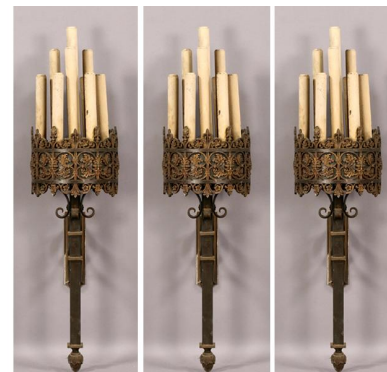

Ht: 19.5" Width: 14.5" Depth: 16"

\$100.00/\$300.00

04:25 PM
546

A bronze chandelier having a crown with down-swept arms supporting a pierce decorated ring circa 1920.

Ht: 13"

\$400.00/\$600.00

04:25 PM
547