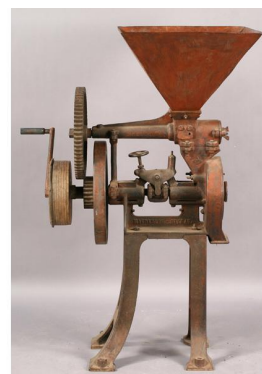

04:00 PM
511

A German industrial grinding machine with interesting cogs and gears circa 1900.
Ht: 50.5" Width: 3.25" Depth: 20.5"
$400.00/$600.00