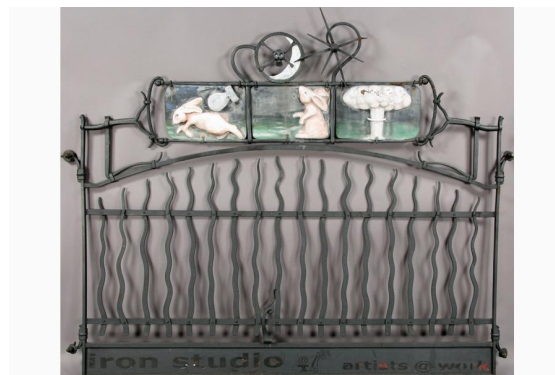

03:11 PM
441

A whimsical wrought iron trade sign marked Iron Studio Artists @ Work.

Ht: 67" Width: 78"
$400.00/$800.00