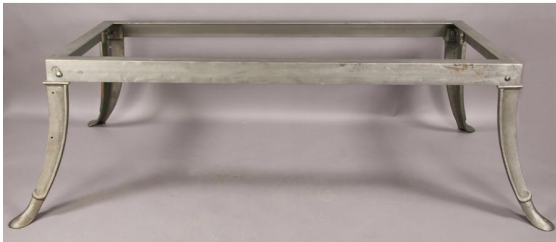

03:41 PM
484

Large iron industrial table having splayed legs.

Ht: 29.75" Width: 84" Depth: 39"
$400.00/$800.00