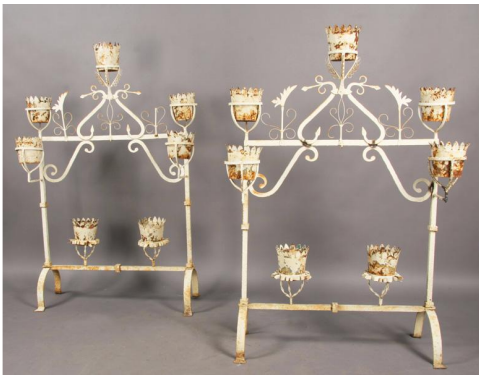

A lot of wrought iron whimsical bugs of different sizes and styles.
\$ 50.00/\$100.00

12:40 PM
227

Pair of Gothic style gate posts with stylized flowers and arched decorations signed "John Hamner Tilbory".
Ht: 35.25" Width: 7.5" Depth: 7.5"
****Times the money****
\$200.00/\$400.00

12:40 PM
228

A large scale Italian style silver gilt decorated pillow mirror with inset figural painting framed by ornate scroll and stylized leaves.
Ht: 99" Width: 60"
\$ 1,500.00/\$ 2,500.00

12:41 PM
229