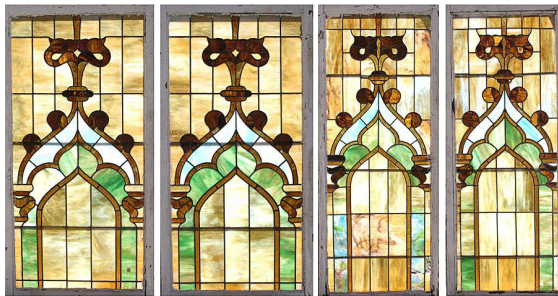

05:10 PM
610

A set of two pairs of American Victorian stained glass windows having an onion form motif circa

1910.

****Times the money****

$400.00/$600.00