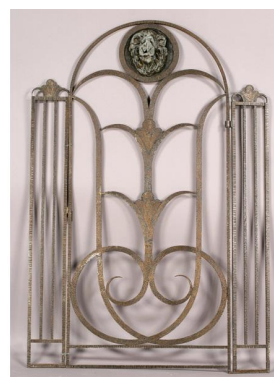

02:56 PM
421

Pair of Regency style cast and wrought iron entry gates.

Ht: 63.5" Width: 47.5"
\$300.00/\$500.00

02:57 PM
422

A set of antique American wrought iron estate entry gates having overall scroll decoration with applied floral rosettes circa 1890.
Ht: 93" Width: 44" (Each panel)
\$ 4,000.00/\$ 6,000.00