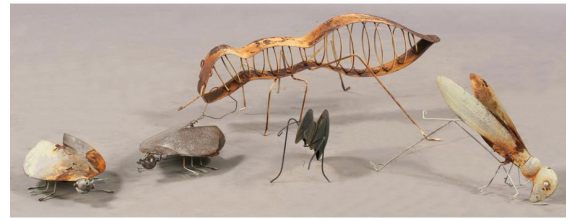

12:39 PM
226

A lot of wrought iron whimsical bugs of different sizes and styles.
$ 50.00/$100.00