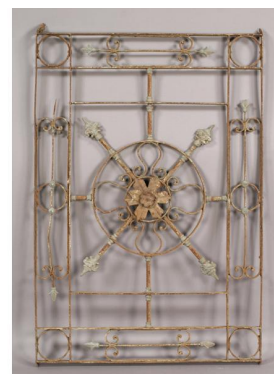

03:01 PM
427

Wrought iron panel with a central circular floral decoration incorporating zinc elements circa 1930.
Ht: 36" Width: 53"
$150.00/$250.00