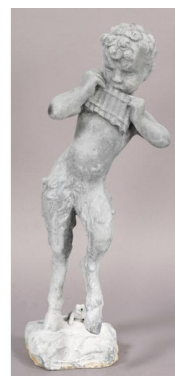

11:48 AM
154

**Lead fountain figure of a satyr with hoof feet and
a frog nozzle.**

**Ht: 26.5" Width: 6.5" Depth: 6"
$400.00/$800.00**