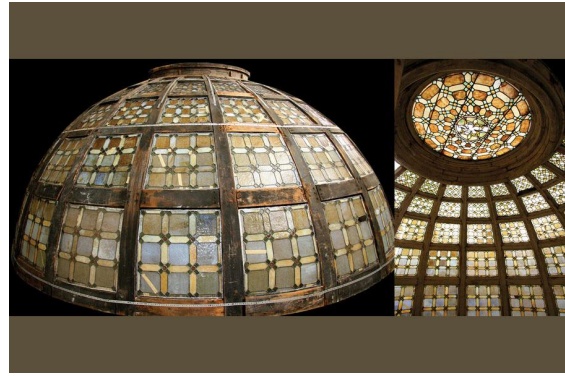

05:18 PM
621

Monumental wood and stained glass dome recently removed from a Midwestern bank circa 1900.

Ht: 7' 9" Width: 16'
$ 10,000.00/$ 15,000.00