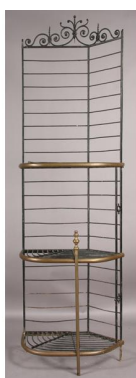

01:51 PM
328

Good vintage Continental corner bakers rack with brass trim and multiple shelves circa 1920.

Ht: 95" Width: 27" Depth: 15"
$400.00/$800.00