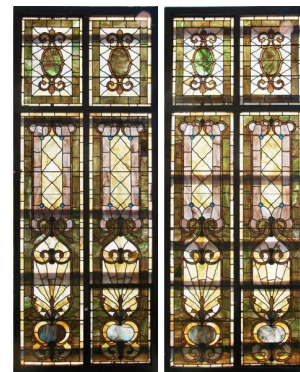

Ht: 25.75" Width: 50"

\$200.00/\$400.00

05:08 PM
607

A set of two American Victorian stained glass windows having three jeweled panels circa 1910.

Ht: 120" Width: 48"

****Times the money****

\$800.00/\$ 1,200.00