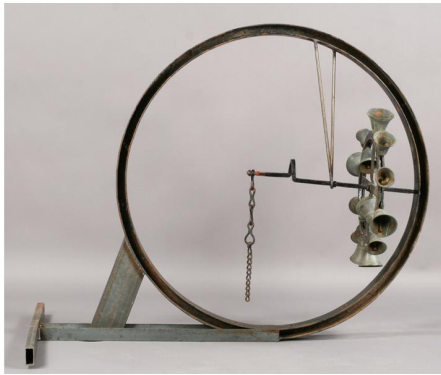

04:06 PM
519

Pair of Industrial cage lights.
Ht: 8.5" Width: 4.5"
****Times the money****
\$ 25.00/\$ 50.00

04:06 PM
520

Contemporary mechanical garden sculpture with iron rings and bronze bells supported on steel base.
Ht: 41" Width: 48" Depth: 39"
\$300.00/\$500.00