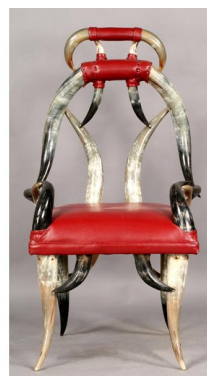

\$600.00/\$800.00

06:01 PM
683

Large scale horn chair with looping arms and stepped back having an upholstered seat.

Ht: 52" Width: 28" Depth: 23.5"

\$600.00/\$ 1,000.00

06:02 PM
684

Early 18th century antique Continental table with single bowl top over three drawers and shaped stretcher with incised decoration.