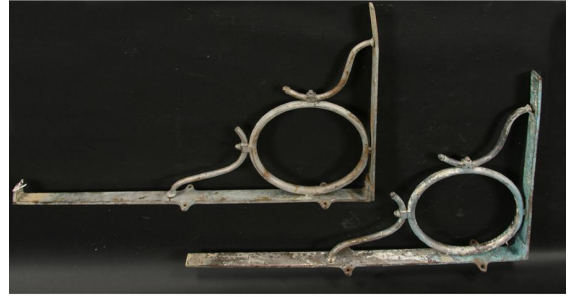

04:18 PM
537

Four nickel over bronze brackets circa 1920.
Ht: 29" Depth: 20"
****Times the money****
$ 25.00/$ 75.00