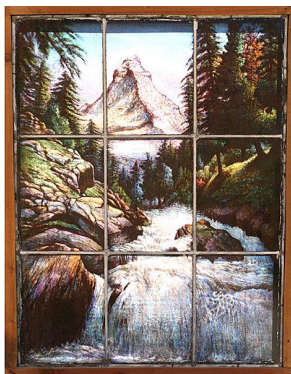

05:11 PM
612

A well executed leaded and painted window of a mountain scape with a rushing stream circa 1940.

Ht: 40" Width: 31"

$800.00/$ 1,200.00