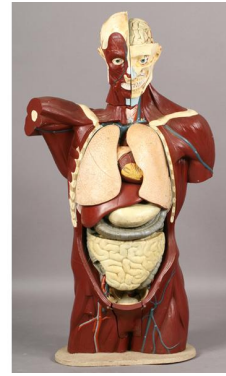

03:44 PM
489

A vintage composition anatomy figure showing muscle and interior organ structure and placement.
Ht: 37.5" Width: 20" Depth: 11"
$200.00/$400.00