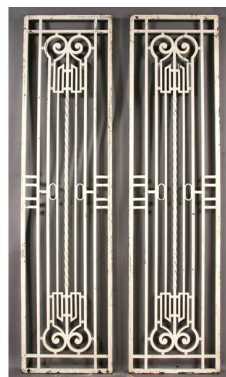

02:45 PM
405

**A pair of wrought iron panels with scroll work and barley twist decoration circa 1940.
Ht: 101" Width: 25.5"
****Times the money****
$300.00/$600.00**