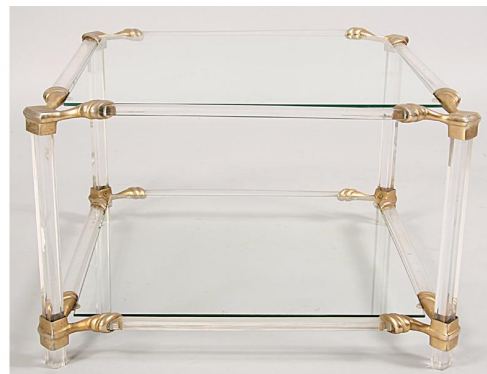

02:30 PM  
36

Mid century modern brass coffee table with two tiers and inset glass panels circa 1960.  
Ht: 14" Width: 51" Depth: 35.5"  
\$200.00/\$400.00

02:31 PM  
37

Pair of mid century modern high back side chairs with two tone upholstered backs and seats on turned and tapered legs circa 1950.  
Ht: 37" Width: 19" Depth: 18"  
\$400.00/\$600.00

02:32 PM  
38

Pair of mid century modern slipper chairs upholstered in houndstooth with matching ottomans circa 1960.  
Ht: 31" Width: 24" Depth: 24"  
\$600.00/\$900.00

02:33 PM  
39

Mid century modern mahogany and parchment side cabinet with three drawers and a single glass front door circa 1960.  
Ht: 22" Width: 20.5" Depth: 14"  
\$200.00/\$400.00

02:35 PM  
42

Mid century modern Lucite two tiered occasional table with brass corners circa 1960.  
Ht: 16" Width: 26" Depth: 26"  
\$200.00/\$400.00

02:36 PM  
43

Three piece mid century modern lounge set including an ebonized and upholstered settee and two matching lounge chairs circa 1960.