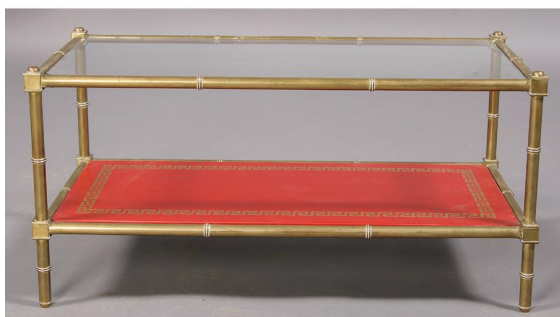

02:51 PM  
60

Pair of mid century modern lounge chairs with stepped backs, wood arms and two tone upholstery circa 1960.  
Ht: 31" Width: 30" Depth: 32"  
\$600.00/\$900.00

02:51 PM  
61

Mid century modern two piece lot consisting of an Ico Parisi style desk and matching credenza, circa 1960.

Ht: 39" Width: 17.5" Depth: 20"  
\$200.00/\$400.00

02:53 PM  
63

Mid century modern brass framed faux bamboo coffee table with glass top and inset gilt leather lower tier circa 1960.

Ht: 15" Width: 31" Depth: 15.5"  
\$100.00/\$300.00